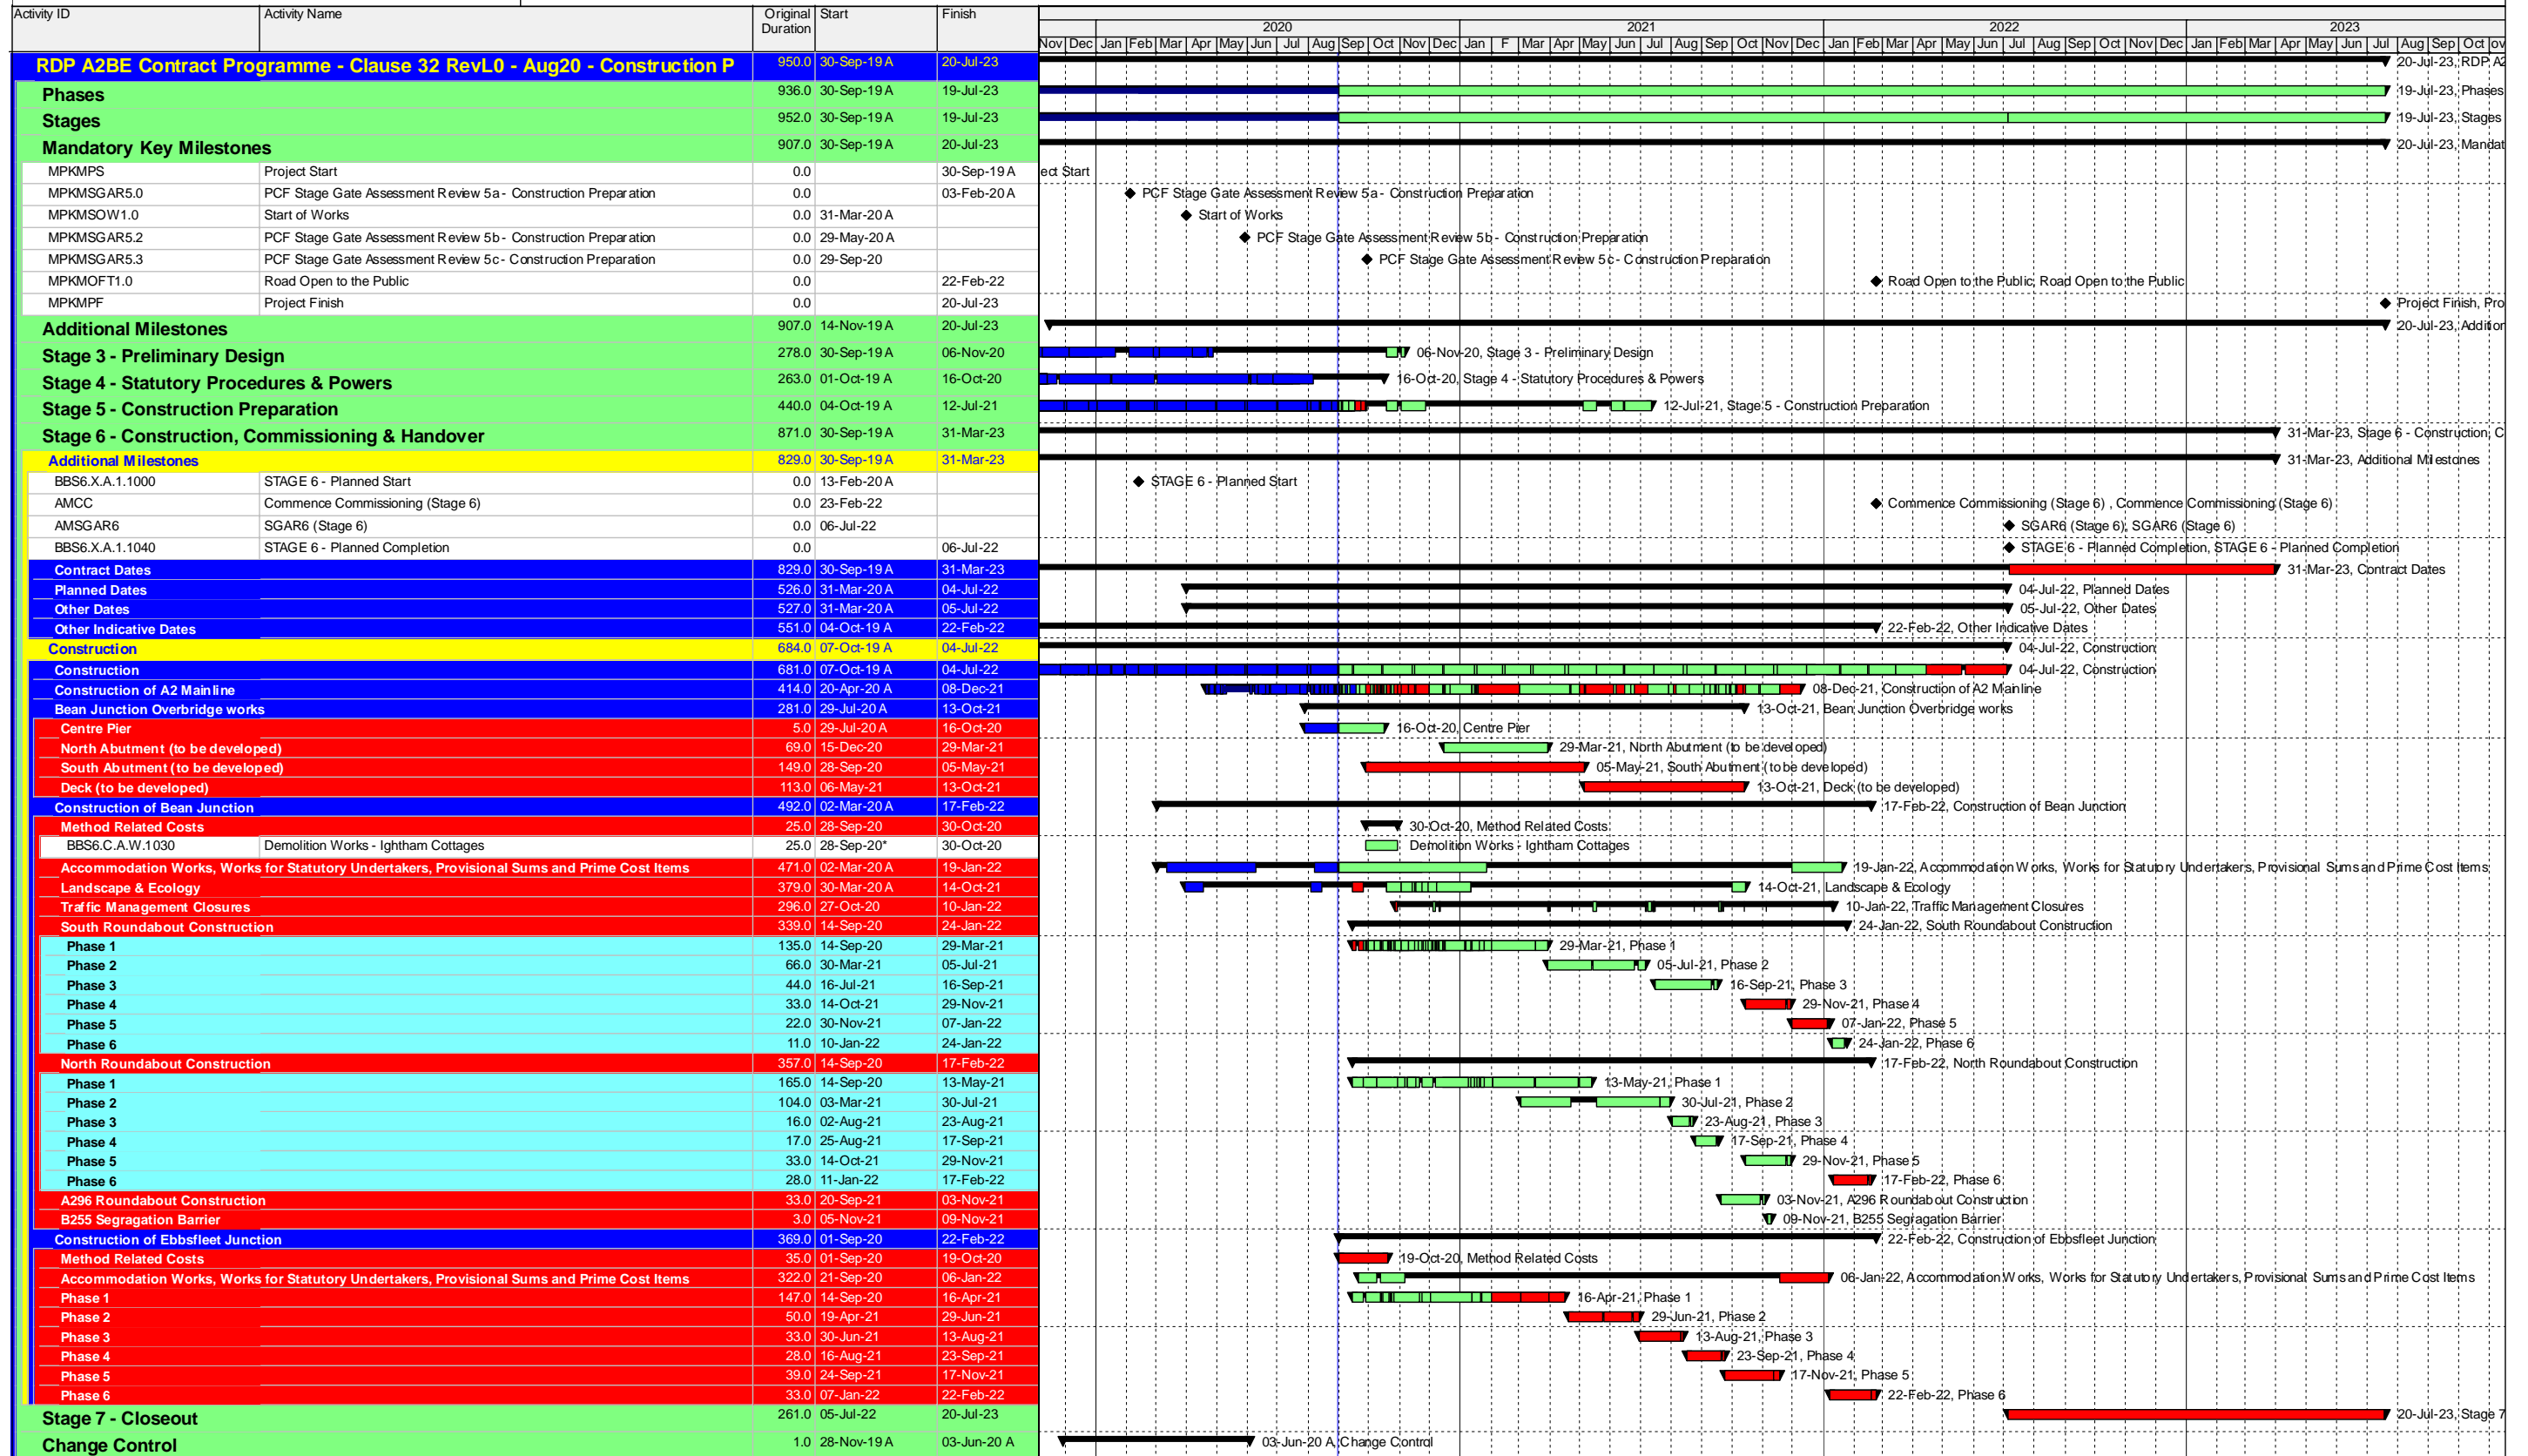

RDP A2 Bean & Ebbsfleet - Contract Programme

Clause 32 - August 2020
Construction programme

Date	Revision	Checked	Approved
31-Aug-20	A2BE Clause 32 Aug'20 RevK2 - Accepted	PV	TB